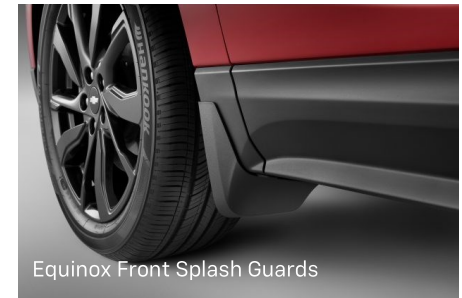

EQUINOX TOP ACCESSORIES

PART DESCRIPTION	PART NUMBER	MSRP	MY REWARDS
1st Row Floor Liners	84639808	$130	13,000
2nd Row Floor Liners	84728063	$95	9,500
Cargo Area Liner	84269451	$150	15,000
Cargo Area Shade	84390989	$200	20,000
Front Splash Guards	84519647	$55	5,000
Rear Splash Guards	84519651	$55	5,000
Hitch Trailing Package	85111903	$595	59,500
Roof Rack Cross Rails	84450050	$395	39,500
Lug Nuts in Black	84639994	$225	22,500
Bowtie Emblems in Black	86572175	$125	12,500
Equinox Emblems in Black	86572173	$85	8,500