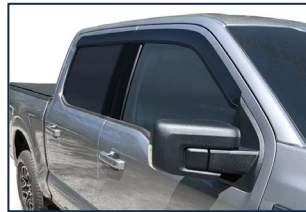

**Low-Profile Side
Window Deflectors**
MSRP: $150
Install Time: 0.3 hrs
Available for Supercrew
and Supercab Vehicles