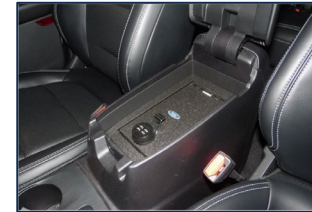

Console Vault Vehicle Safe
MSRP: $390
Install Time: 0.5 hrs