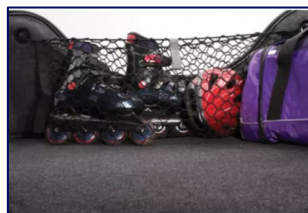

Envelope-Style Cargo Net Kit
MSRP: $70
Install Time: 0.1 hrs