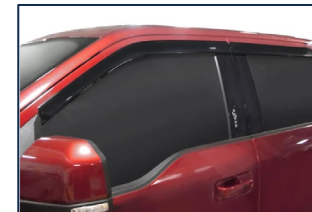

Low-Profile Side Window Deflectors
MSRP: $160
Install Time: 0.3 hrs
Available for Supercrew and Supercab Vehicles