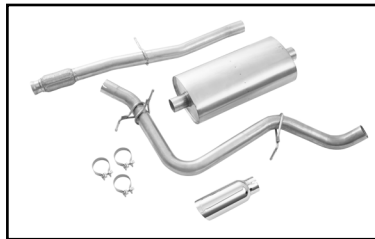

Single-Exit Performance Exhaust System