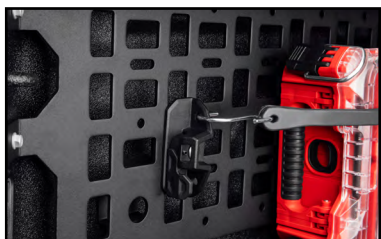

Utility Wall Latch Kit

Utility Wall Trailer Hitch Holder

Utility Wal Kit for Cab Side

Bedside Utility Wall Kit

Reconfigurable Bed Rails

Sports Bar

LPO Code	Description	LPO Price	Install Time
5VI	Cargo Tie Down Rings	\$125.00	0.1
VBR	Bed Mat	\$240.00	0.1
5VQ	Bedliner	\$395.00	1.0
VPB	Soft-Rolling Tonneau Cover	\$575.00	0.4
SAX	KICKER® Tailgate Speaker	\$925.00	1.0
S4K	Utility Wall Strap Kit	\$95.00	0.2
5WI	Utility Wall Latch Kit	\$125.00	0.1
SDT	Utility Wall Trailer Hitch Holder	\$150.00	0.2
SJS	Utility Wall Kit for Cab Side	\$795.00	0.5
RVY	Bedside Utility Wall Kit	\$950.00	0.7
RW2	Reconfigurable Bed Rails	\$1,275.00	0.8
SBY	Sports Bar	\$1,725.00	1.1