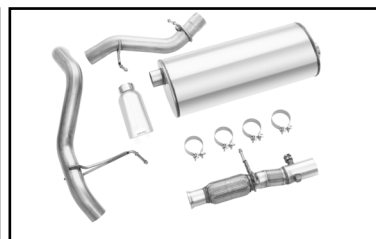

2026 YUKON & YUKON XL LPOS

PERFORMANCE

Polished Chrome Exhaust Tip

Black Chrome Exhaust Tip

5.3L Single Exit Performance Exhaust

5.3L Dual Exit Performance Exhaust

Brembo Brake Kit in Torch Red

LPO Code	Description	LPO Price	Install Time
VQZ	Polished Chrome Exhaust Tip	\$195.00	0.1
VTA	Black Chrome Exhaust Tip	\$195.00	0.1
WBC	Performance Exhaust System 5.3L Single-Exit	\$2,295.00	1.6
WBC	Performance Exhaust System 6.2 Dual-Exit	\$3,495.00	1.6
5JL	Brembo Brake Kit in Torch Red	\$3,750.00	2.8