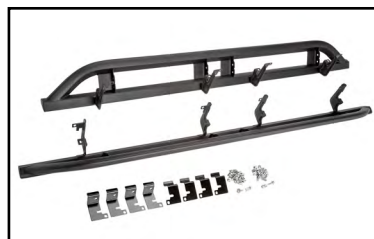

Rocker Protectors

LPO Code	Description	LPO Price	Install Time
VZT	Off-Road Assist Steps	$1,025.00	0.5
RVP	Removable Off-Road Assist Steps	$1,075.00	1.0
S6L	Rocker Protectors	$1,250.00	0.5