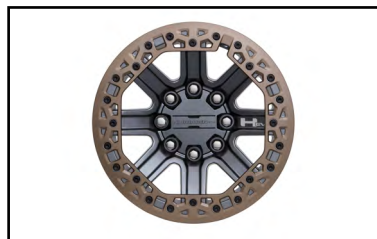

2026 HUMMER EV SUV LPOS

CHARGING

NACS Level 2 Adapter

NACS DC Adapter

PowerShift Charger

LPO Code	Description	LPO Price	Install Time
RYH	GM NACS Level 2 Adapter	\$195.00	0.1
RYU	GM NACS DC Adapter	\$275.00	0.1
5AV	GM PowerShift Charger	\$1,999.00	0.1

WHEELS

SMA 18" 8-Spoke in Tech Bronze with Machined Face

RZK 18" Multi-Spoke Beadlock Capable in Grazen Metallic

SMB 22" 8-Spoke in Grazen Metallic with Machined Face

LPO Code	Description	LPO Price	Install Time
SMA	18" 8-Spoke in Tech Bronze with Machined Face	\$2,995.00	0.8
RZK	18" Multi-Spoke Beadlock Capable in Grazen Metallic	\$4,295.00	0.8
SMB	22" 8-Spoke in Grazen Metallic with Machined Face	\$4,550.00	0.8