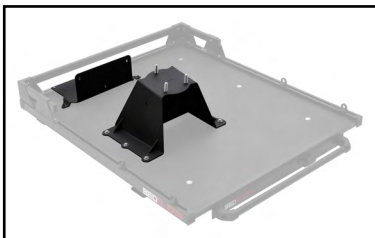

Bed-Mounted Cross Rails

Tailgate Step Lights

KICKER® Tailgate Speaker

Hard Tri-Fold Tonneau Cover

Power-Retractable Tonneau Cover

Telescoping Truck Rack System

Bedslide in Black

Horizontal Spare Tire Mount for Bedslide