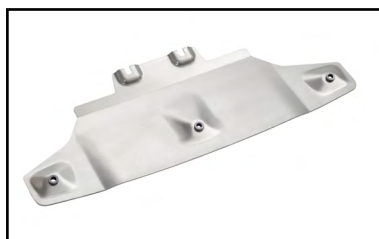

Front Skid Plate