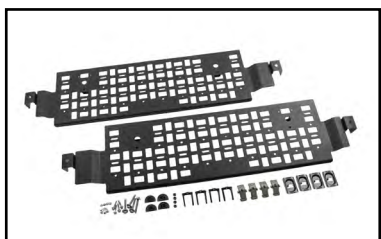

Utility Wall Latch Kit

Utility Wall Trailer Hitch Holder

Utility Wal Kit for Cab Side

Bedside Utility Wall Kit

Reconfigurable Bed Rails

Sports Bar

LPO Code	Description	LPO Price	Install Time
5VI	Cargo Tie Down Rings	\$125.00	0.1
VBR	Bed Mat	\$240.00	0.1
5VQ	Bedliner	\$395.00	1.0
VPB	Soft-Rolling Tonneau Cover	\$575.00	0.4
SAX	KICKER® Tailgate Speaker	\$925.00	1.0
S4K	Utility Wall Strap Kit	\$95.00	0.2
5WI	Utility Wall Latch Kit	\$125.00	0.1
SDT	Utility Wall Trailer Hitch Holder	\$150.00	0.2
SJS	Utility Wall Kit for Cab Side	\$795.00	0.5
RVY	Bedside Utility Wall Kit	\$950.00	0.7
RW2	Reconfigurable Bed Rails	\$1,275.00	0.8
SBY	Sports Bar	\$1,725.00	1.1