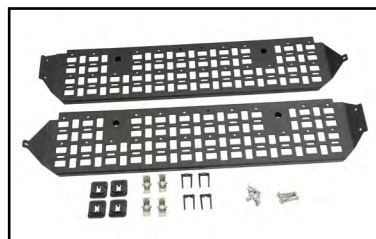

Bedside Utility Wall Kit