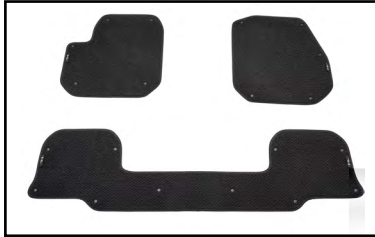

Carpeted Floor Mats