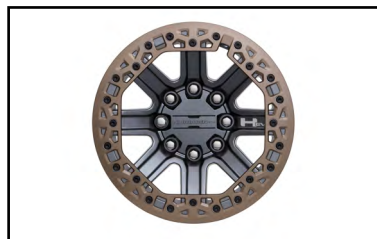

2026 HUMMER EV LPOS

CHARGING

NACS Level 2 Adapter

NACS DC Adapter

PowerShift Charger

LPO Code	Description	LPO Price	Install Time
RYH	GM NACS Level 2 Adapter	\$195.00	0.1
RYU	GM NACS DC Adapter	\$275.00	0.1
5AV	GM PowerShift Charger	\$1,999.00	0.1

WHEELS

SMA 18" 8-Spoke in Tech Bronze with Machined Face

RZK 18" Multi-Spoke Beadlock Capable in Grazen Metallic

SMB 22" 8-Spoke in Grazen Metallic with Machined Face

LPO Code	Description	LPO Price	Install Time
SMA	18" 8-Spoke in Tech Bronze with Machined Face	\$3,095.00	0.8
RZK	18" Multi-Spoke Beadlock Capable in Grazen Metallic	\$4,350.00	0.8
SMB	22" 8-Spoke in Grazen Metallic with Machined Face	\$4,550.00	0.8