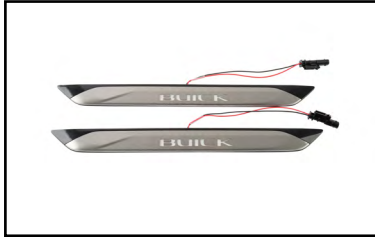

Illuminated Door Sill Plates

LPO Code	Description	LPO Price	Install Time
VAV	1st and 2nd Row Floor Mats	$240.00	0.2
SOM	Illuminated Door Sill Plates	$425.00	1.0