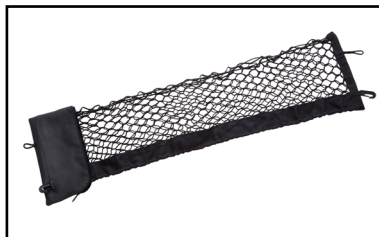

2026 HUMMER EV SUV LPOS

CARGO MANAGEMENT

Vertical Cargo Net

Cargo Area Liner

Cargo Area Organizer

Cargo Security Shade

LPO Code	Description	LPO Price	Install Time
W2D	Vertical Cargo Net	\$95.00	0.1
CAV	Cargo Area Liner	\$195.00	0.1
RWU	Cargo Area Organizer	\$250.00	0.1
VRS	Cargo Security Shade	\$425.00	0.1