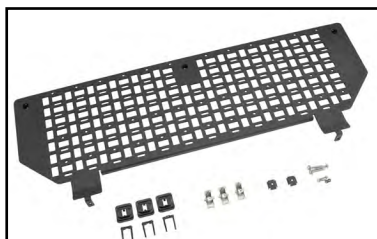

Cab Side Utility Wall Kit