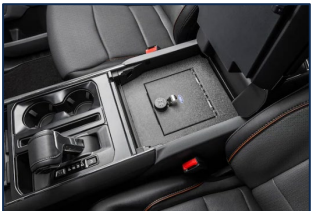

Ash Cup with Lighter
MSRP: \$130
Install Time: 0.3 hrs

**Ash Cup Coin Holder
without Lighter**
MSRP: \$55
Install Time: 0.1 hrs

**Console Vault In-
Vehicle Safe**
MSRP: \$430
Install Time: 0.5 hrs

Bed Extender
MSRP: \$990
Install Time: 0.8 hrs