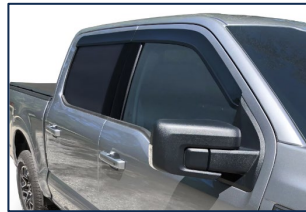

**Low-Profile Side
Window Deflectors**
MSRP: $160
Install Time: 0.3 hrs
Available for Supercrew
and Supercab vehicles.