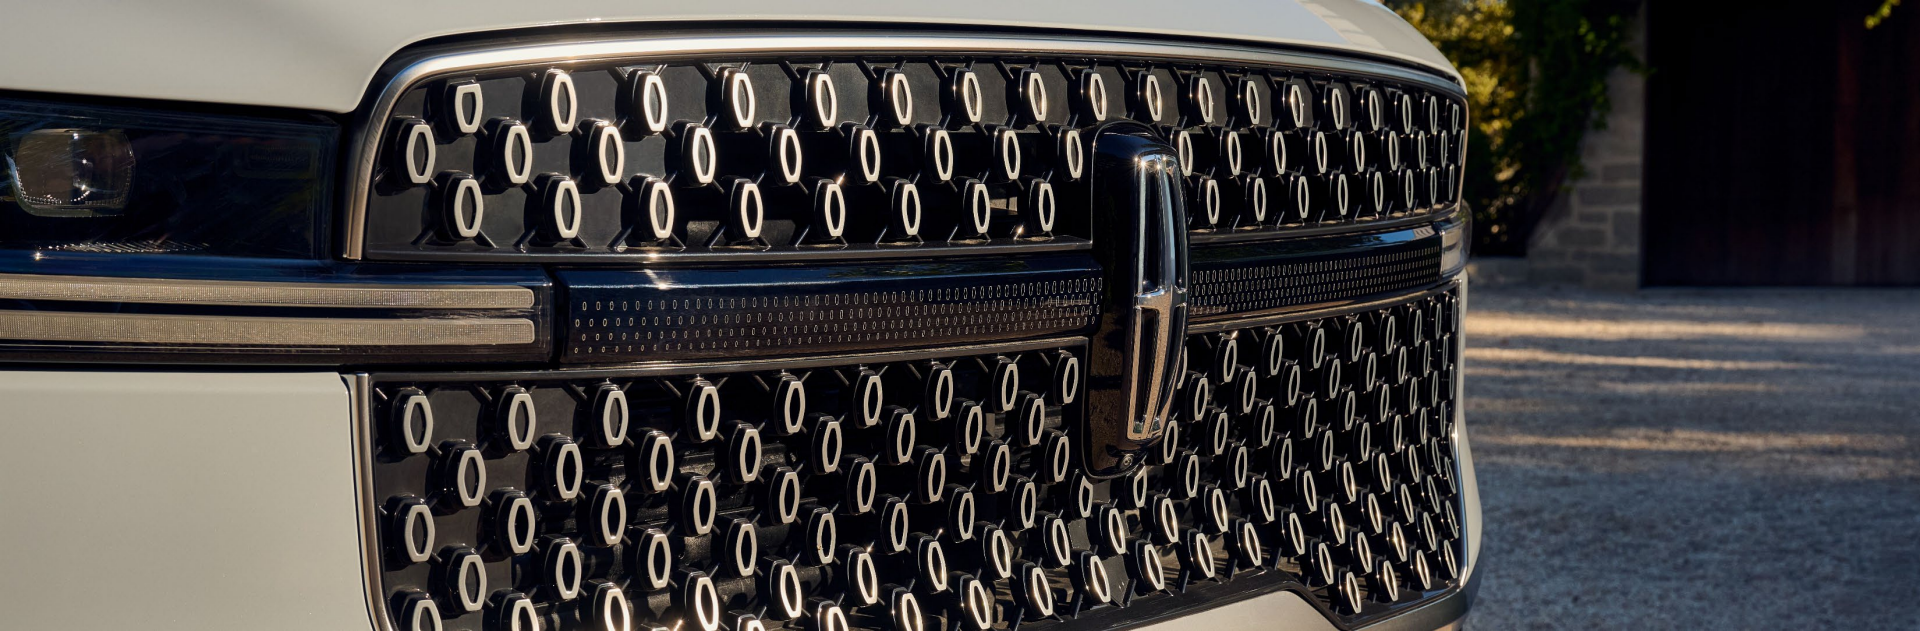

1-Way Remote Start Kit
MSRP: \$565
Install Time: 2 hrs
Includes 2 key fobs; Transit Connect only; available for wagon and van models.

LINCOLN ACCESSORIES

2025 Aviator

LINCOLN ACCESSORIES

Cargo Area Protector
MSRP: \$145
Install Time: 0.1 hrs