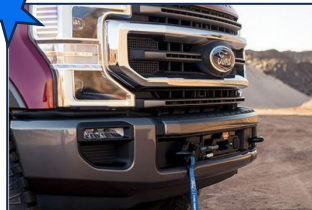

Winch Kit
MSRP: \$4,225
Install Time: 2.7 hrs

Wheel Locks for Exposed Lugs
MSRP: \$85
Install Time: 0.1 hrs
Requires 20" wheels.

Keyless Entry Keypad
MSRP: \$225
Install Time: 0.4 hrs

Spare Tire Lock
MSRP: \$80
Install Time: 0.1 hrs