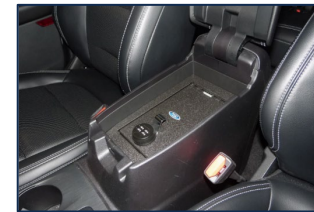

Active Decal in Ebony
MSRP: \$450
Install Time: 0.8 hrs

Active Decal in Cool Silver
MSRP: \$450
Install Time: 0.8 hrs

Large Folding Cargo Organizer
MSRP: \$155
Install Time: 0.1 hrs

Illuminated Keyless Entry Keypad
MSRP: \$455
Install Time: 1.5 hrs