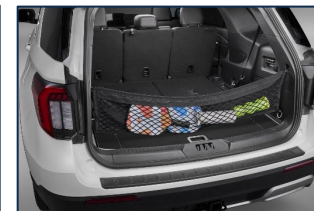

Cargo Management System
MSRP: $245
Install Time: 0.1 hrs