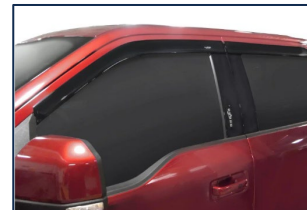

Low-Profile Side Window Deflectors
MSRP: $160
Install Time: 0.3 hrs
Available for Supercrew and Supercab vehicles.