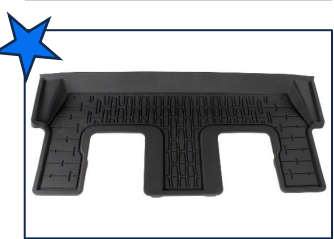

All-Weather Floor Mat for 3rd Row with Bench Seats
MSRP: $180
Install Time: 0.1 hrs